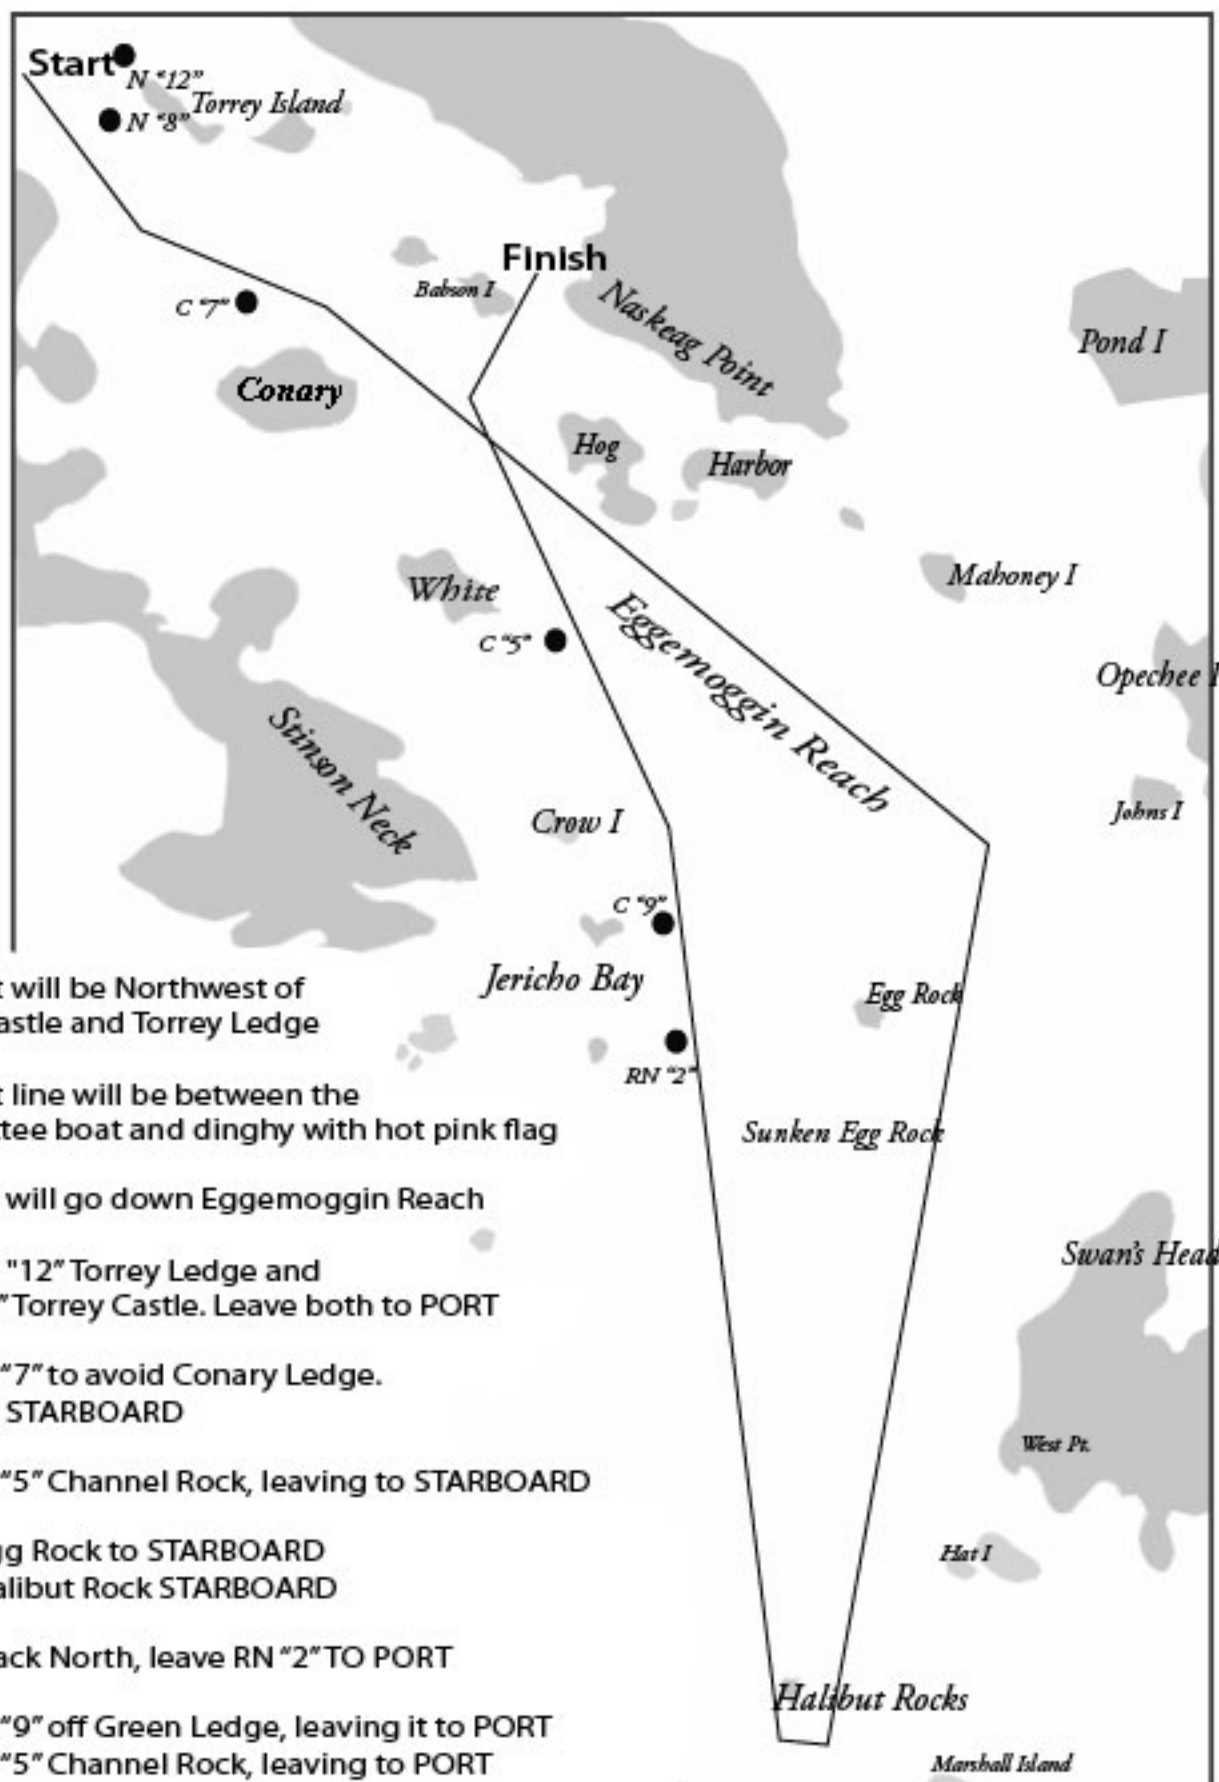

# Eggemoggin Reach Regatta Race Course

The start will be Northwest of Torrey Castle and Torrey Ledge

The start line will be between the Committee boat and dinghy with hot pink flag

The race will go down Eggemoggin Reach

Honor N°12" Torrey Ledge and N°8" Torrey Castle. Leave both to PORT

Honor C°7" to avoid Conary Ledge. Leave to STARBOARD

Honor C°5" Channel Rock, leaving to STARBOARD

Leave Egg Rock to STARBOARD  
Leave Halibut Rock STARBOARD

Going back North, leave RN°2" TO PORT

Honor C°9" off Green Ledge, leaving it to PORT  
Honor C°5" Channel Rock, leaving to PORT

Finish will be between Committee Boat and dinghy with hot pink flag, between Babson Island and Naskeag Peninsula