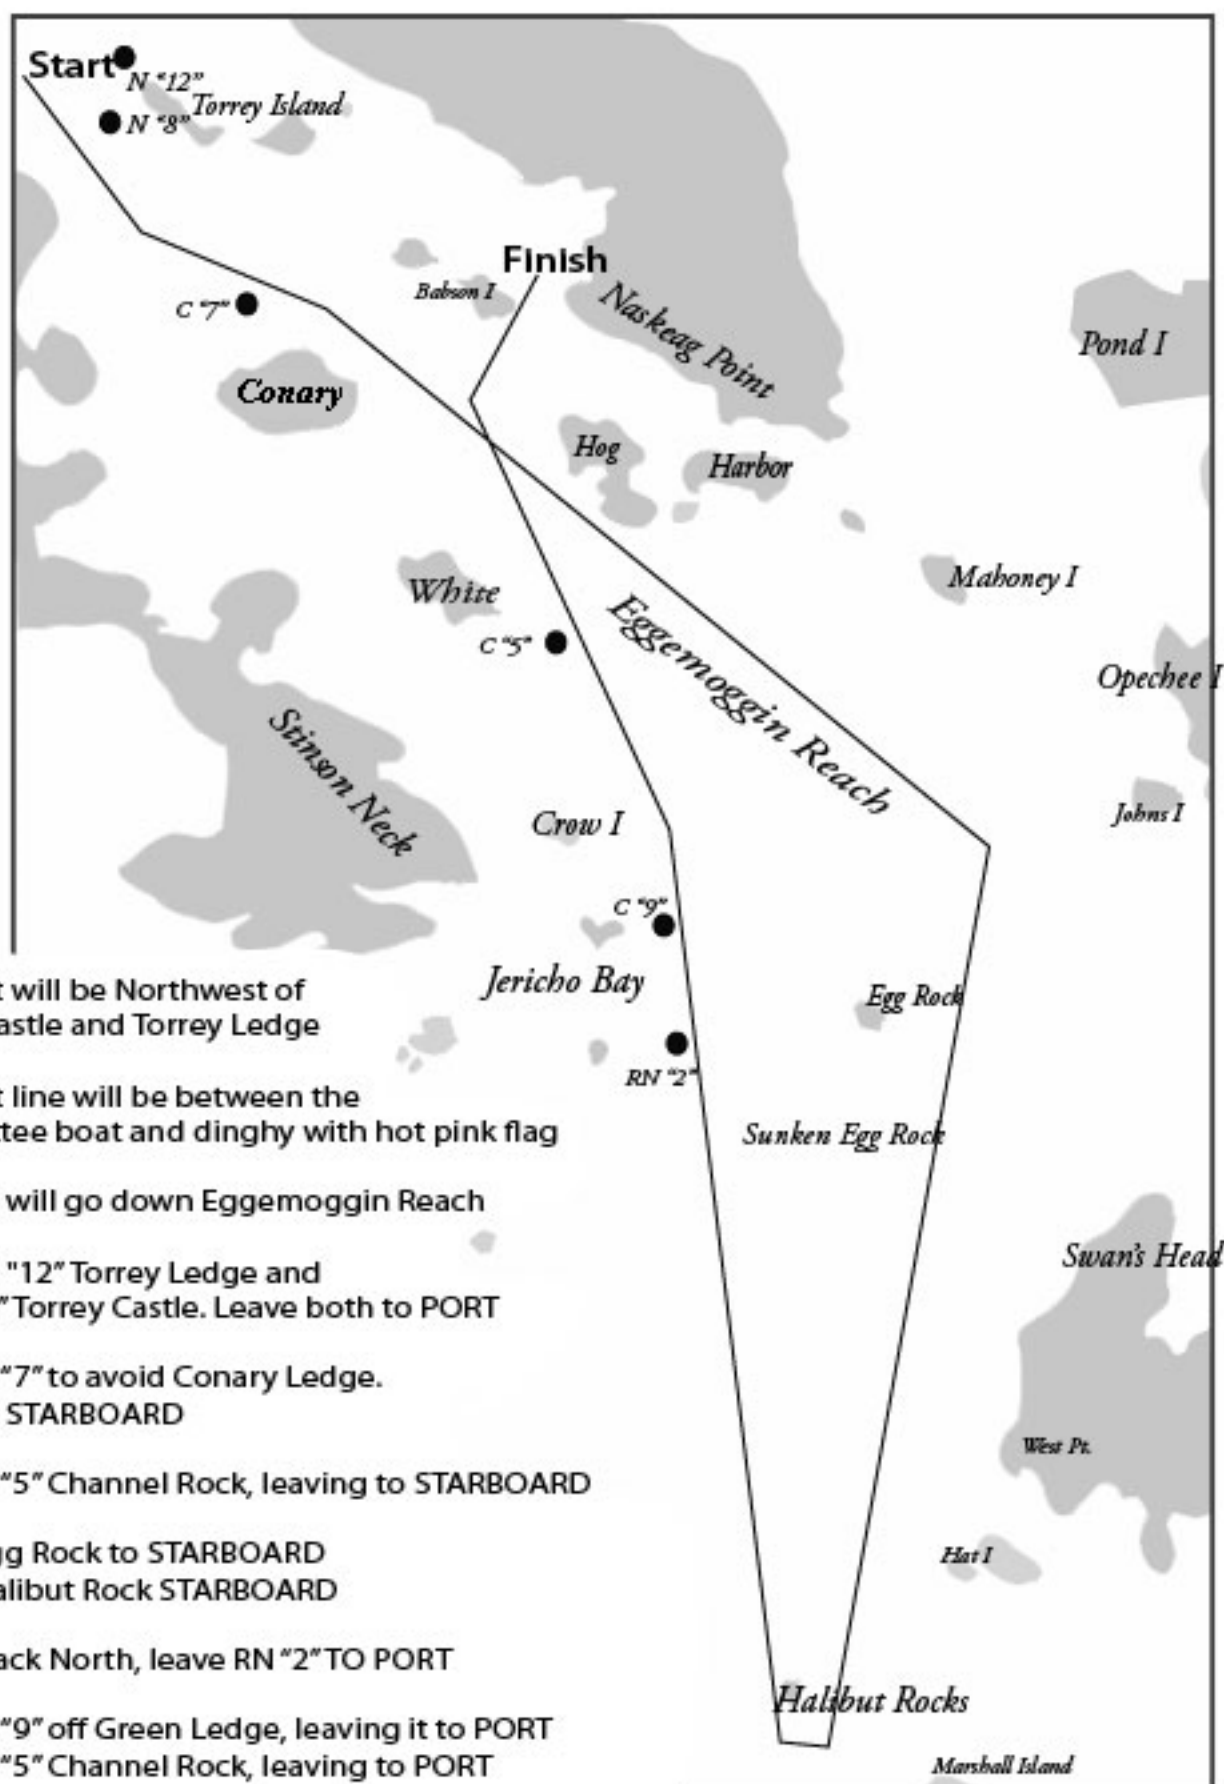

Eggemoggin Reach Regatta Race Course

The start will be Northwest of Torrey Castle and Torrey Ledge

The start line will be between the Committee boat and dinghy with hot pink flag

The race will go down Eggemoggin Reach

Honor N "12" Torrey Ledge and N "8" Torrey Castle. Leave both to PORT

Honor C "7" to avoid Conary Ledge. Leave to STARBOARD

Honor C "5" Channel Rock, leaving to STARBOARD

Leave Egg Rock to STARBOARD
Leave Halibut Rock STARBOARD

Going back North, leave RN "2" TO PORT

Honor C "9" off Green Ledge, leaving it to PORT
Honor C "5" Channel Rock, leaving to PORT

Finish will be between Committee Boat and dinghy with hot pink flag, between Babson Island and Naskeag Peninsula